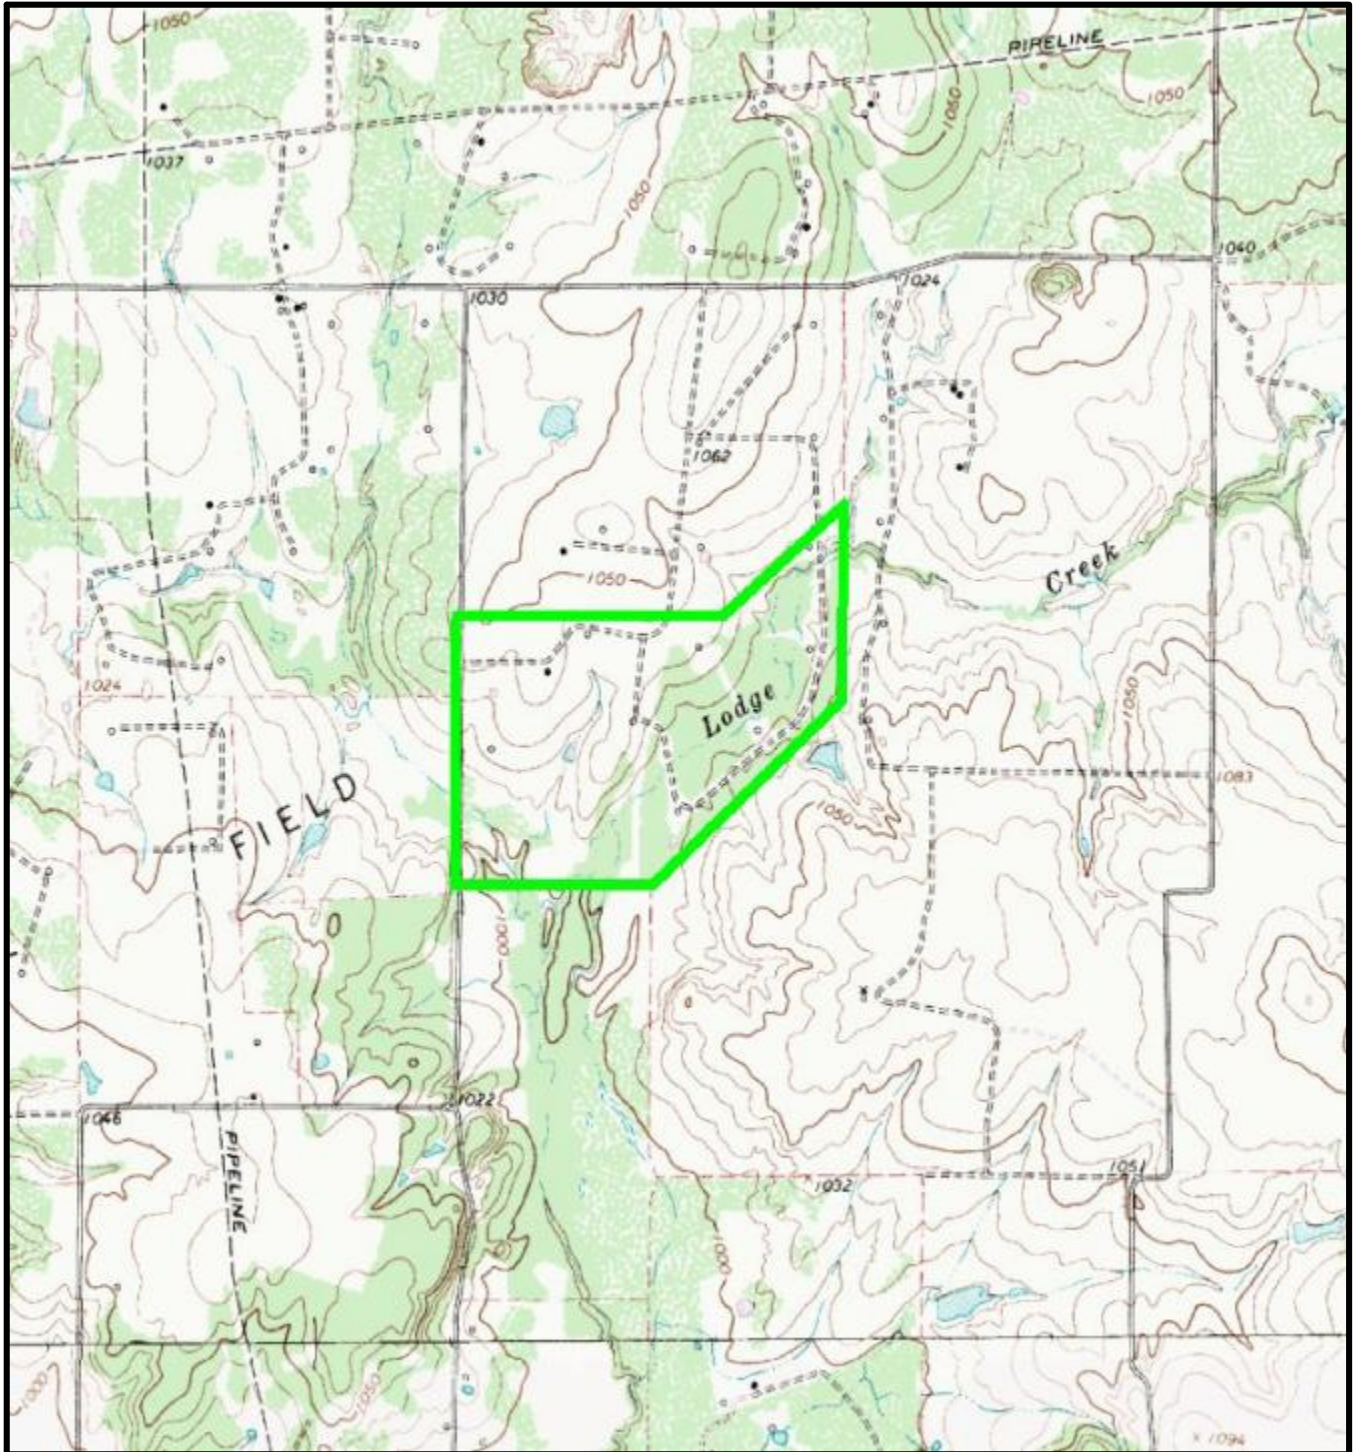

River Creek Land Sales

A TEXAS AND OKLAHOMA LAND COMPANY

AERIAL MAP

THE CIRCLE H RANCH

200 +/- ACRES

CLAY COUNTY, TEXAS

*Borders as drawn are approximate and must be verified by the buyer and/or appropriate professionals.

River Creek Land Sales

A TEXAS AND OKLAHOMA LAND COMPANY

TOPO MAP

THE CIRCLE H RANCH

200 +/- ACRES

CLAY COUNTY, TEXAS

*Borders as drawn are approximate and must be verified by the buyer and/or appropriate professionals.