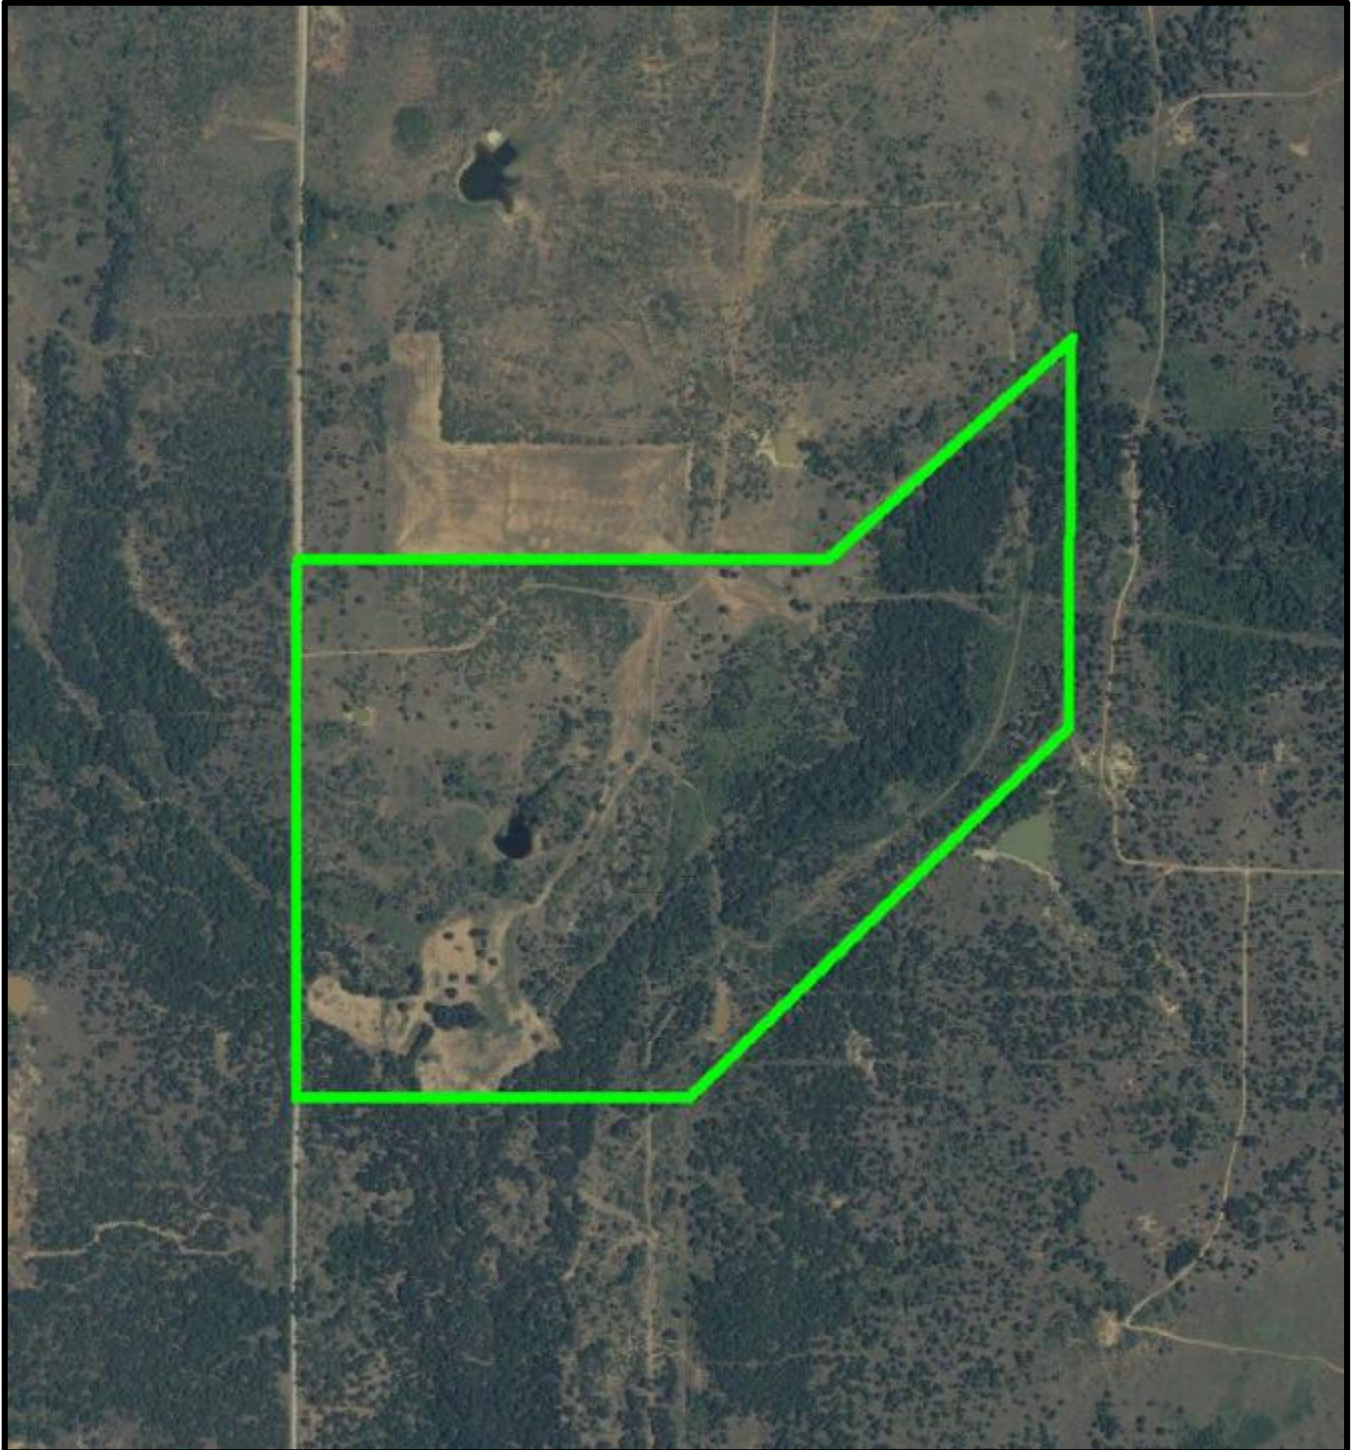

River Creek Land Sales

A TEXAS AND OKLAHOMA LAND COMPANY

AERIAL MAP

THE CIRCLE H RANCH

200 +/- ACRES

CLAY COUNTY, TEXAS

*Borders as drawn are approximate and must be verified by the buyer and/or appropriate professionals.

River Creek Land Sales

A TEXAS AND OKLAHOMA LAND COMPANY

TOPO MAP

THE CIRCLE H RANCH

200 +/- ACRES

CLAY COUNTY, TEXAS

*Borders as drawn are approximate and must be verified by the buyer and/or appropriate professionals.