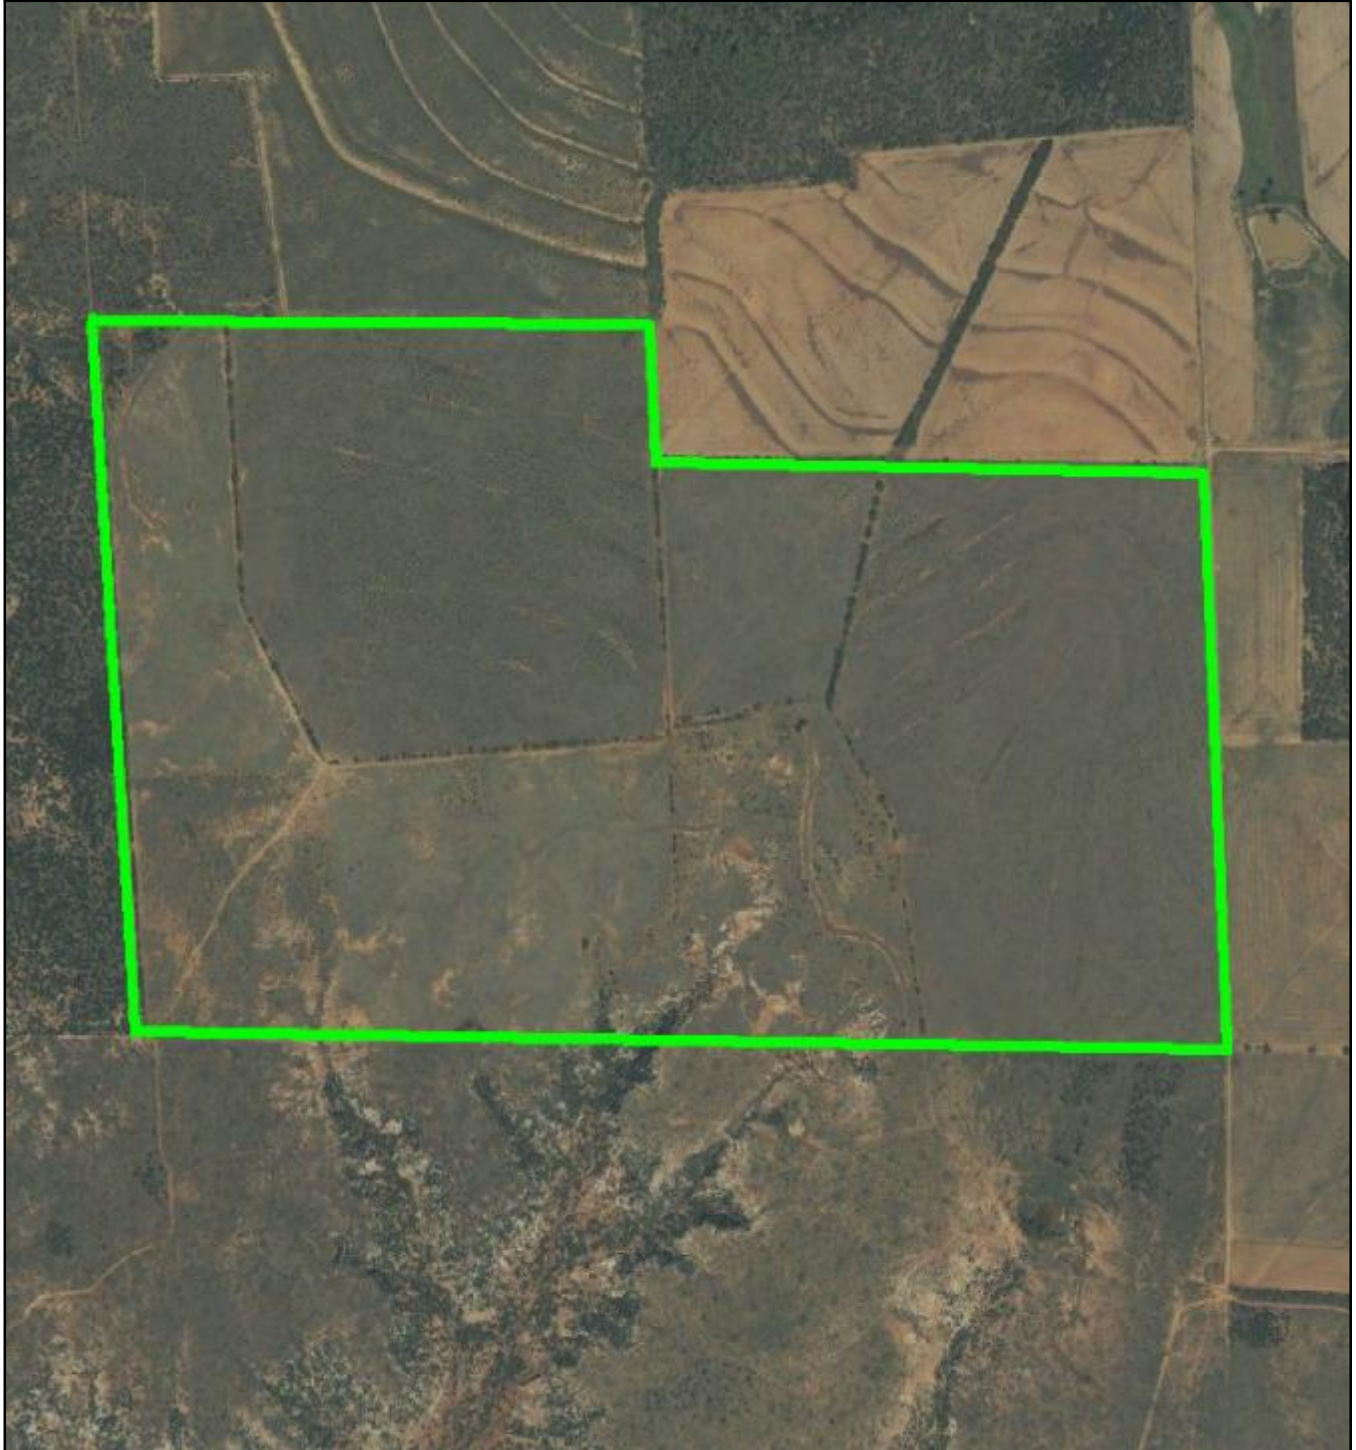

River Creek Land Sales

A TEXAS AND OKLAHOMA LAND COMPANY

AERIAL MAP

THE HARD H RANCH

360 +/- ACRES

KNOX COUNTY, TEXAS

***Borders as drawn are approximate and must be verified by the buyer and/or appropriate professionals.**

River Creek Land Sales

A TEXAS AND OKLAHOMA LAND COMPANY

TOPO MAP

THE HARD H RANCH

360 +/- ACRES

KNOX COUNTY, TEXAS

*Borders as drawn are approximate and must be verified by the buyer and/or appropriate professionals.