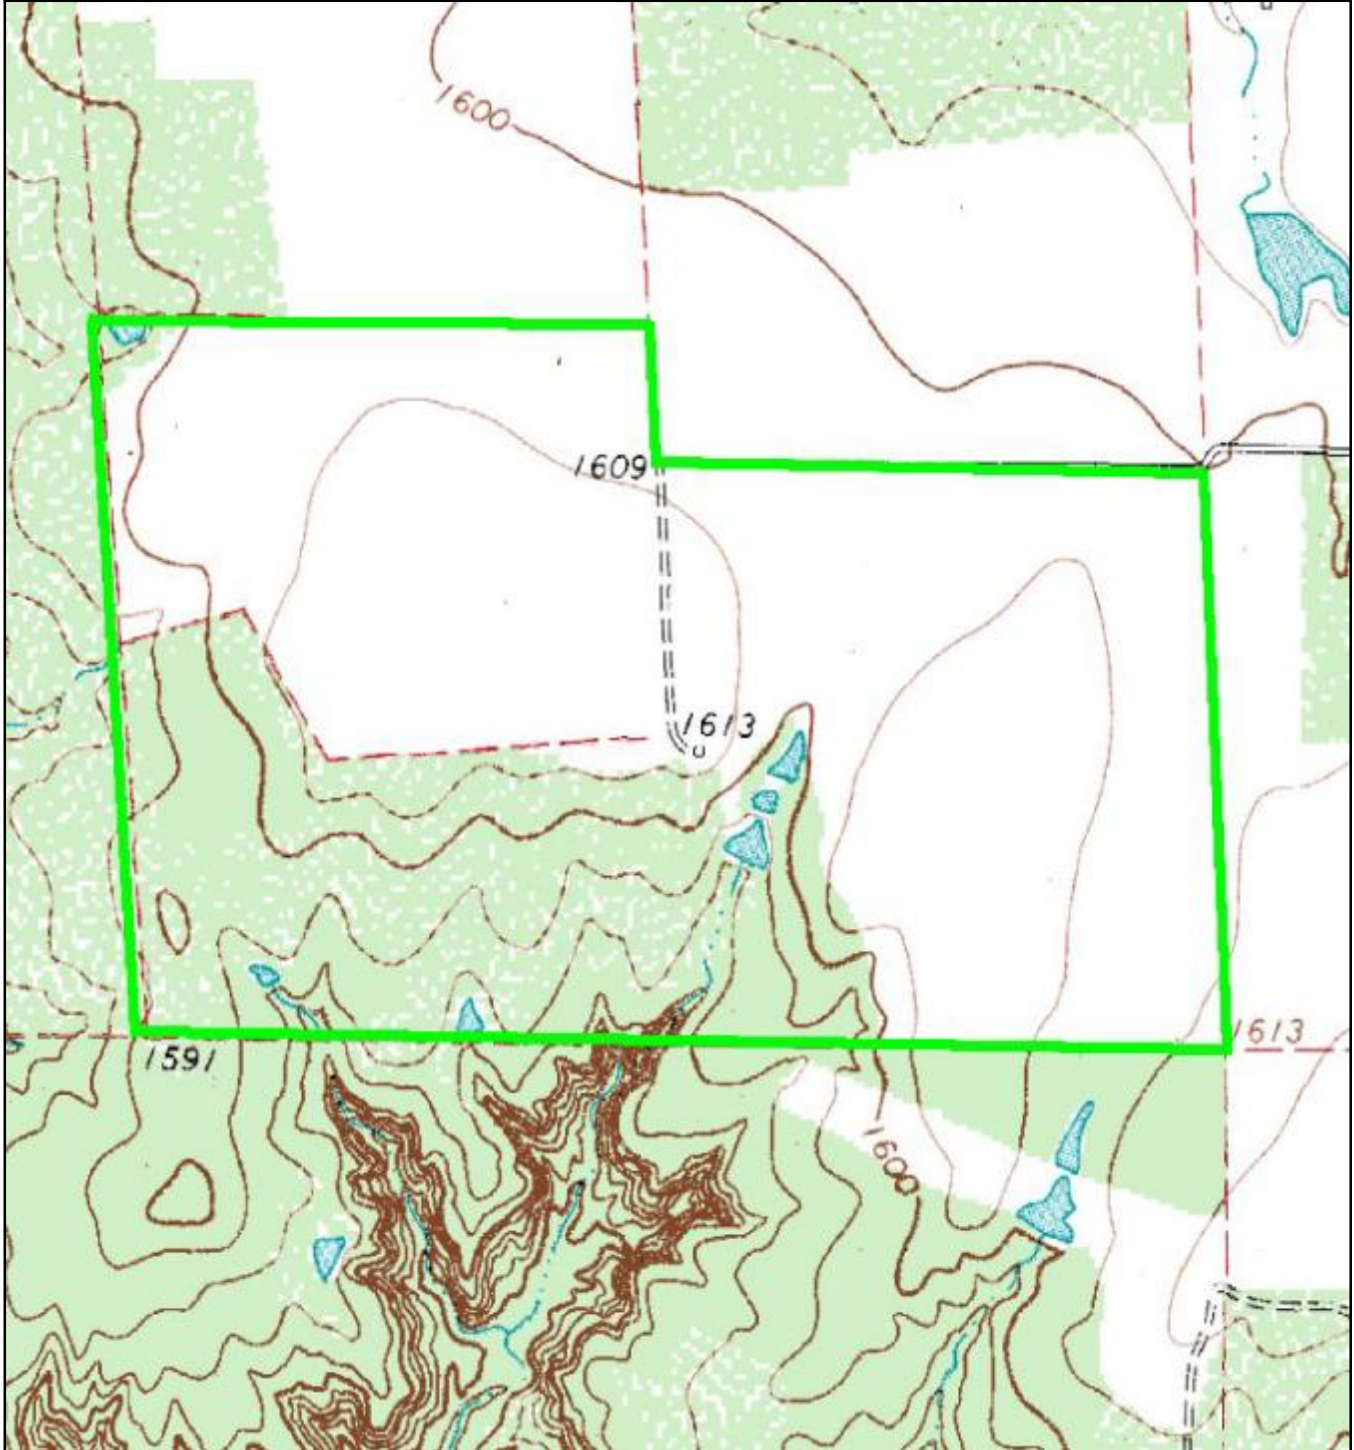

River Creek Land Sales

A TEXAS AND OKLAHOMA LAND COMPANY

AERIAL MAP

THE HARD H RANCH

360 +/- ACRES

KNOX COUNTY, TEXAS

***Borders as drawn are approximate and must be verified by the buyer and/or appropriate professionals.**

River Creek Land Sales

A TEXAS AND OKLAHOMA LAND COMPANY

TOPO MAP

THE HARD H RANCH

360 +/- ACRES

KNOX COUNTY, TEXAS

*Borders as drawn are approximate and must be verified by the buyer and/or appropriate professionals.